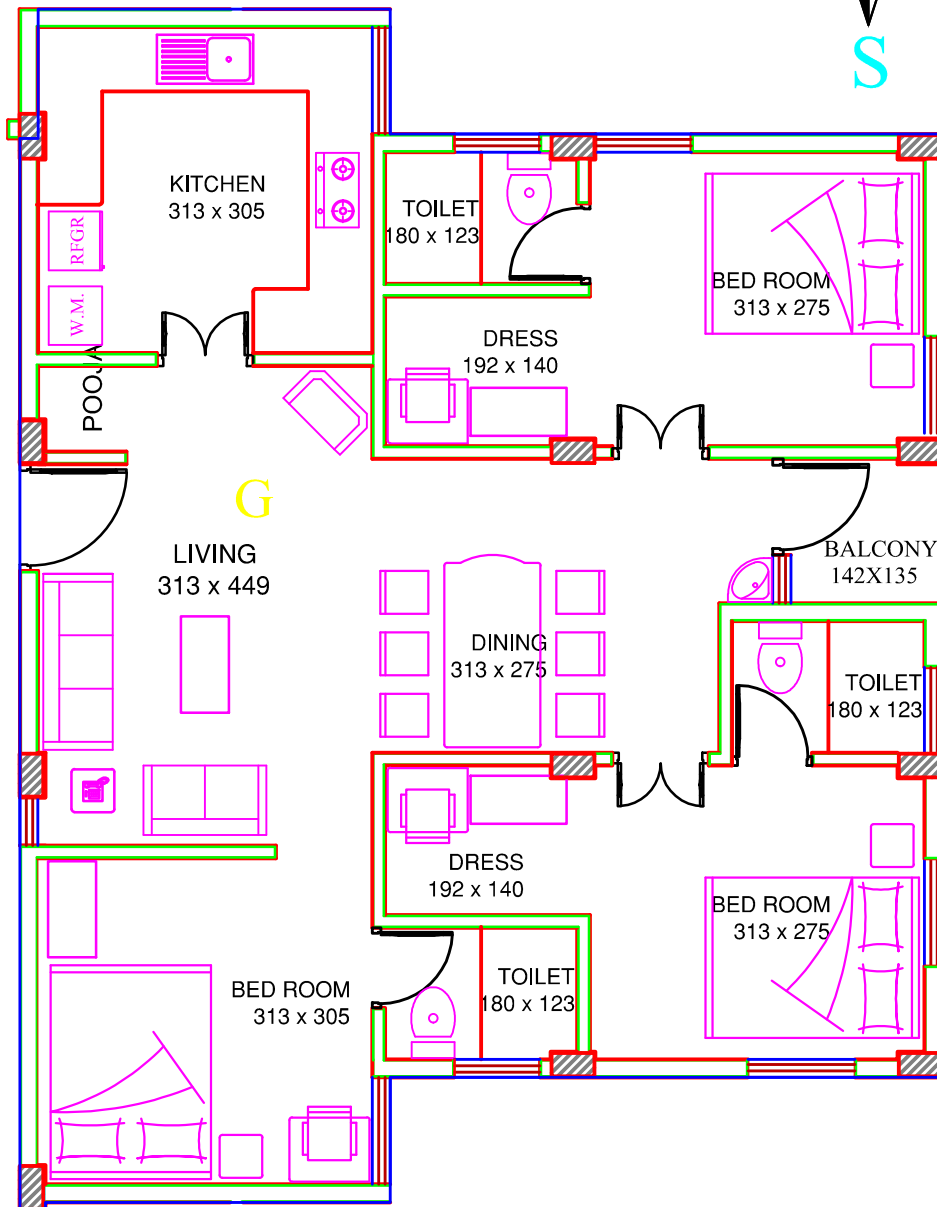

Type- G
GROUND FLOOR,
THREE BEDROOM FLAT
1242 Sqft.

Krishna Homes

Sree Nilayam Apartment,

Mannath Lane, Thrissur - 1

E. mail : krishna_homes@yahoo.com

Ph : 2325552, Mob : 9846281645