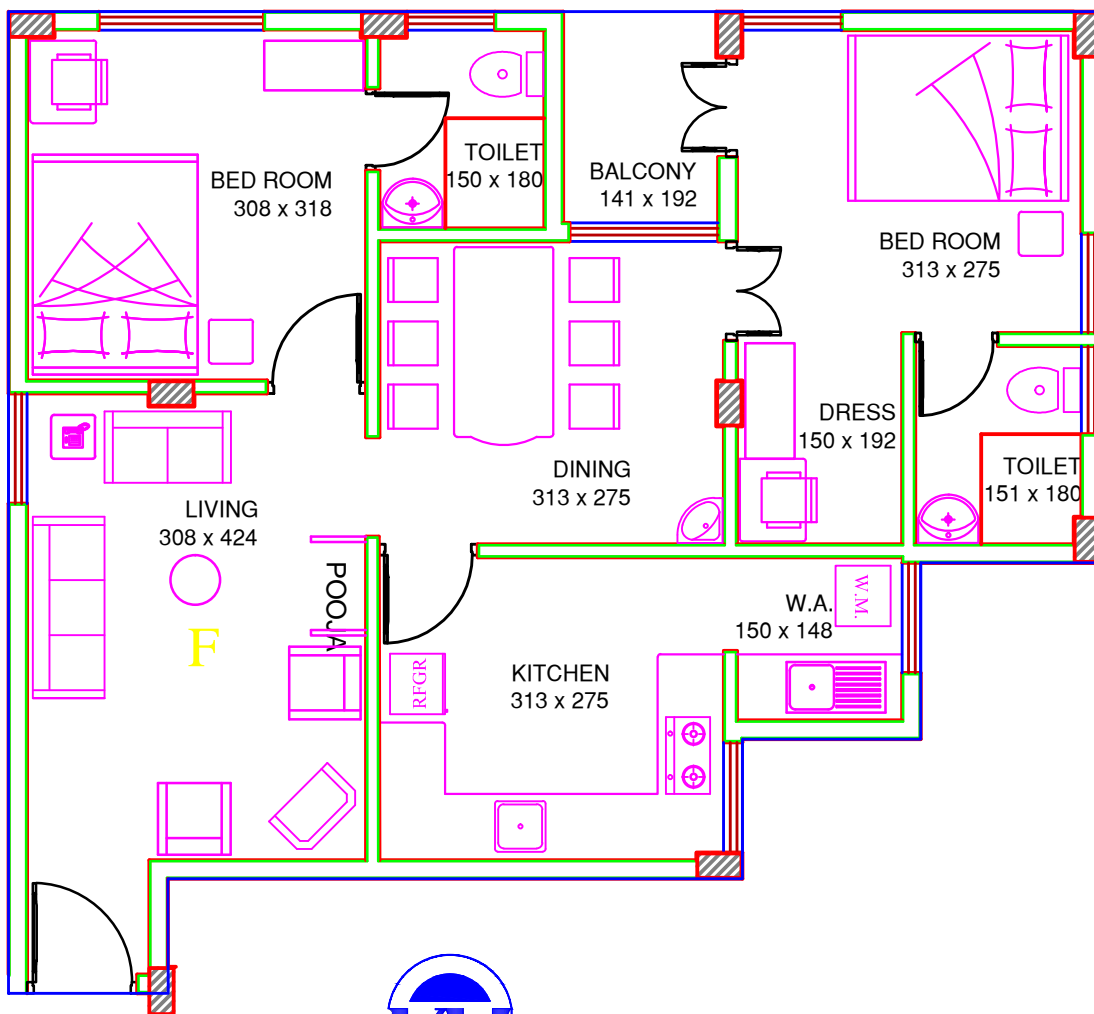

Type- F  
 GROUND FLOOR,  
 TWO BEDROOM FLAT  
 1030 Sqft.

**Kishna Homes**

Sre Nilaya Apartment,

Mahatma Lane, Hississur - 1

E. [raihakrishnahomes@yahoo.com](mailto:raihakrishnahomes@yahoo.com)

Ph 98408281545