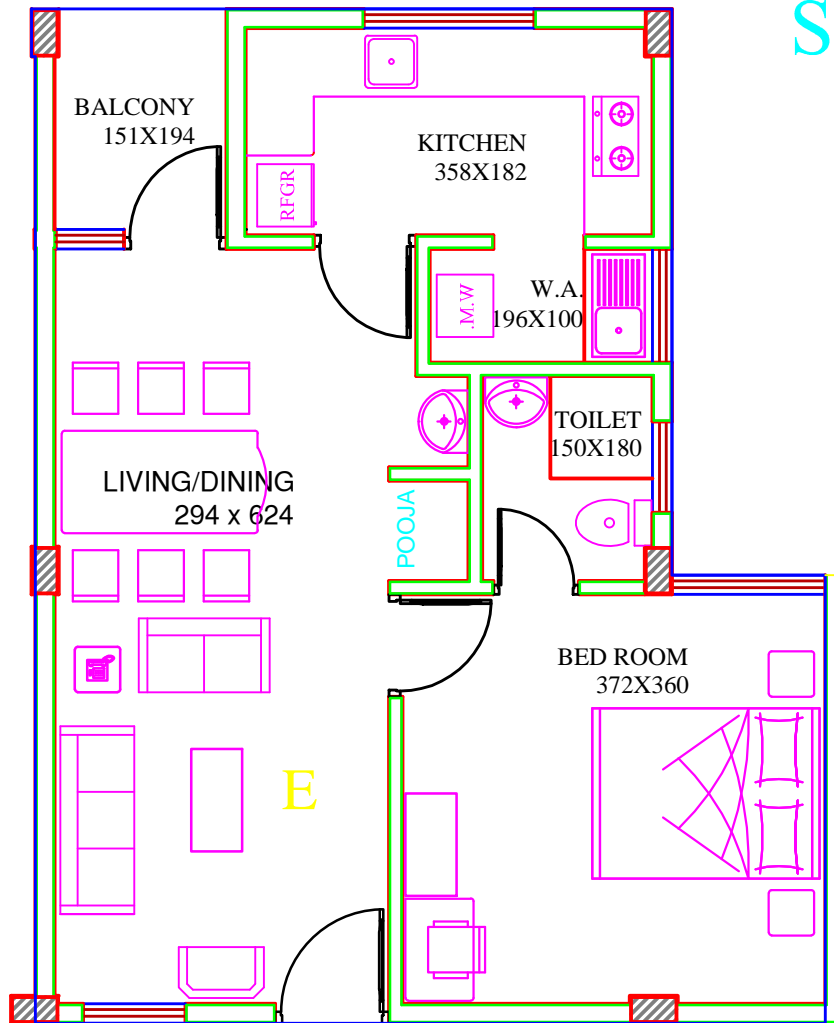

Type- E  
GROUND FLOOR,  
ONE BEDROOM FLAT  
680 Sqft.

**Krishna Homes**

Sree Nilayam Apartment,  
Mannath Lane, Thrissur - 1

E. mail : [krishna\\_homes@yahoo.com](mailto:krishna_homes@yahoo.com)

Ph : 2325552, Mob : 9846281645