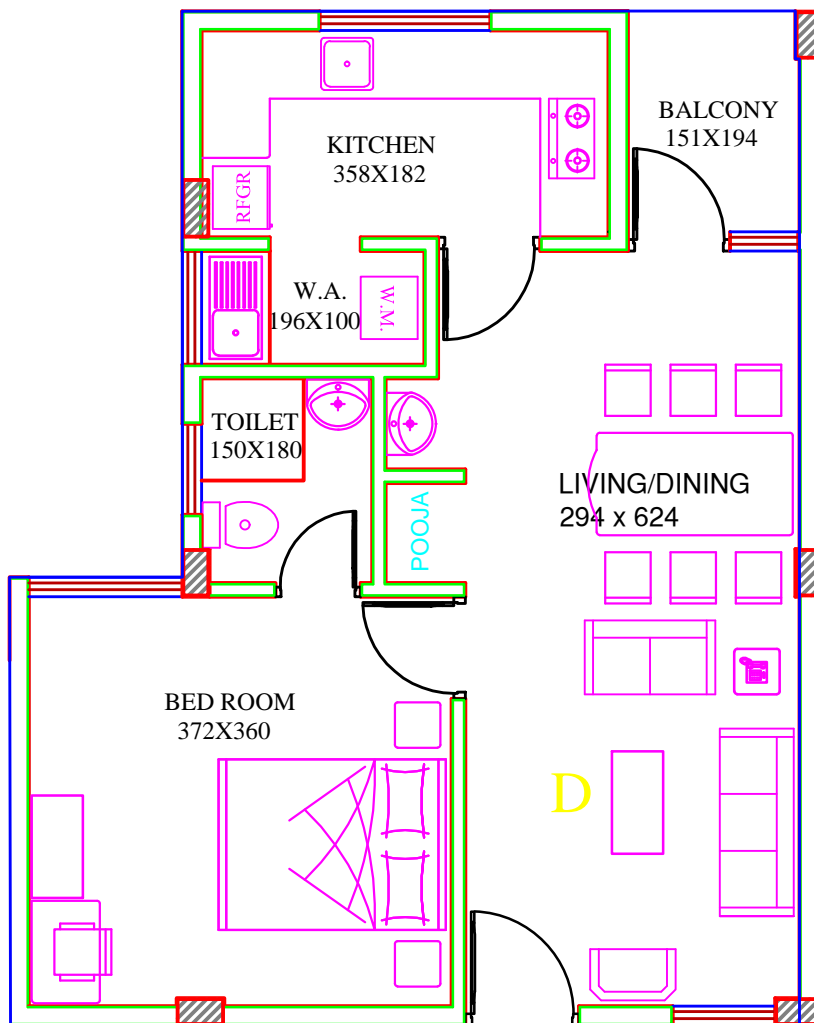

Type- D
GROUND FLOOR,
ONE BEDROOM FLAT
680 Sqft.

Krishna Homes

Sree Nilayam Apartment,

Mannath Lane, Thrissur - 1

E. mail : krishna_homes@yahoo.com

Ph : 2325552, Mob : 9846281645