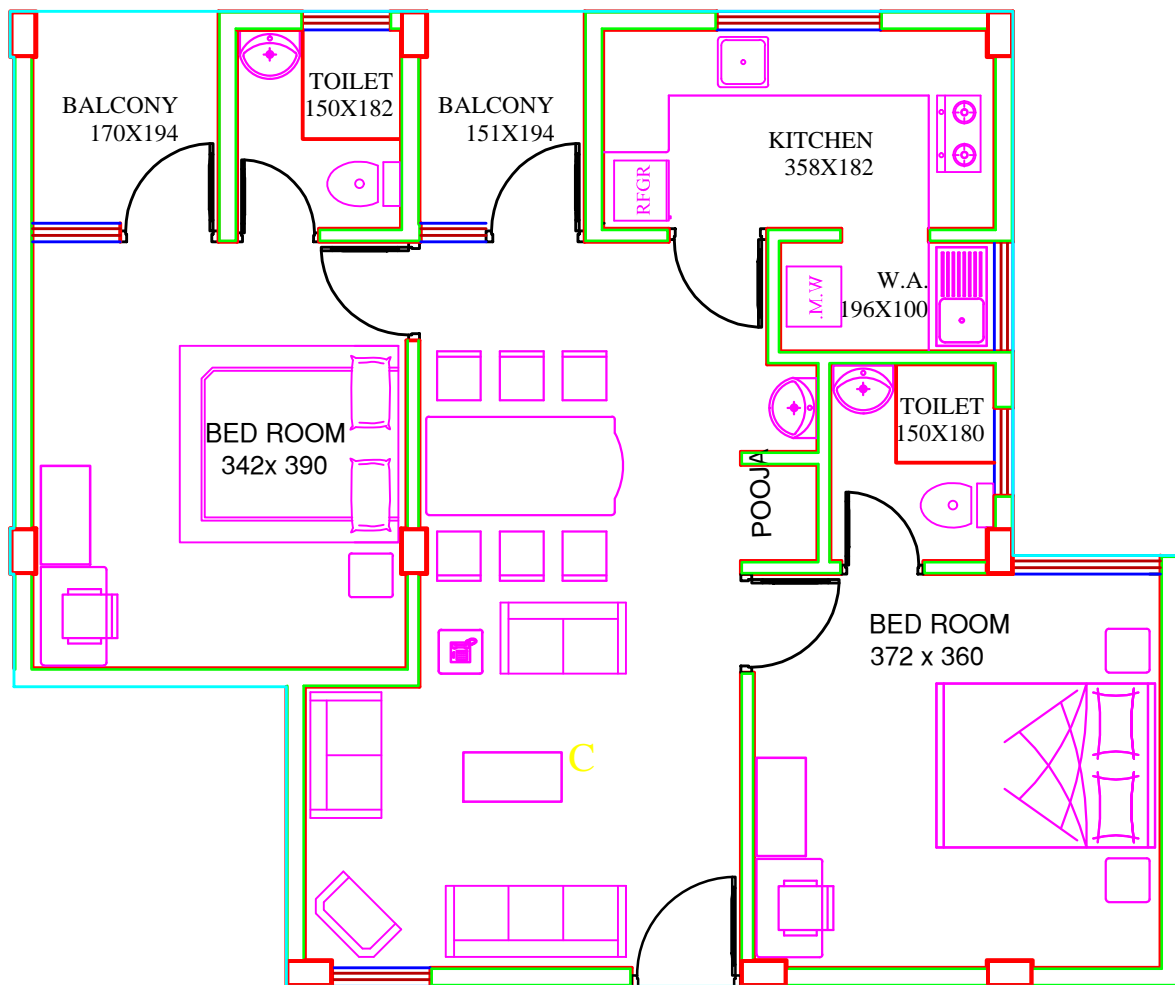

Type- C  
GROUND FLOOR,  
TWO BEDROOM FLAT  
950 Sqft.

**Krishna Homes**

Sree Nilayam Apartment,  
Mannath Lane, Thrissur - 1

E. mail : [krishna\\_homes@yahoo.com](mailto:krishna_homes@yahoo.com)

Ph : 2325552, Mob : 9846281645