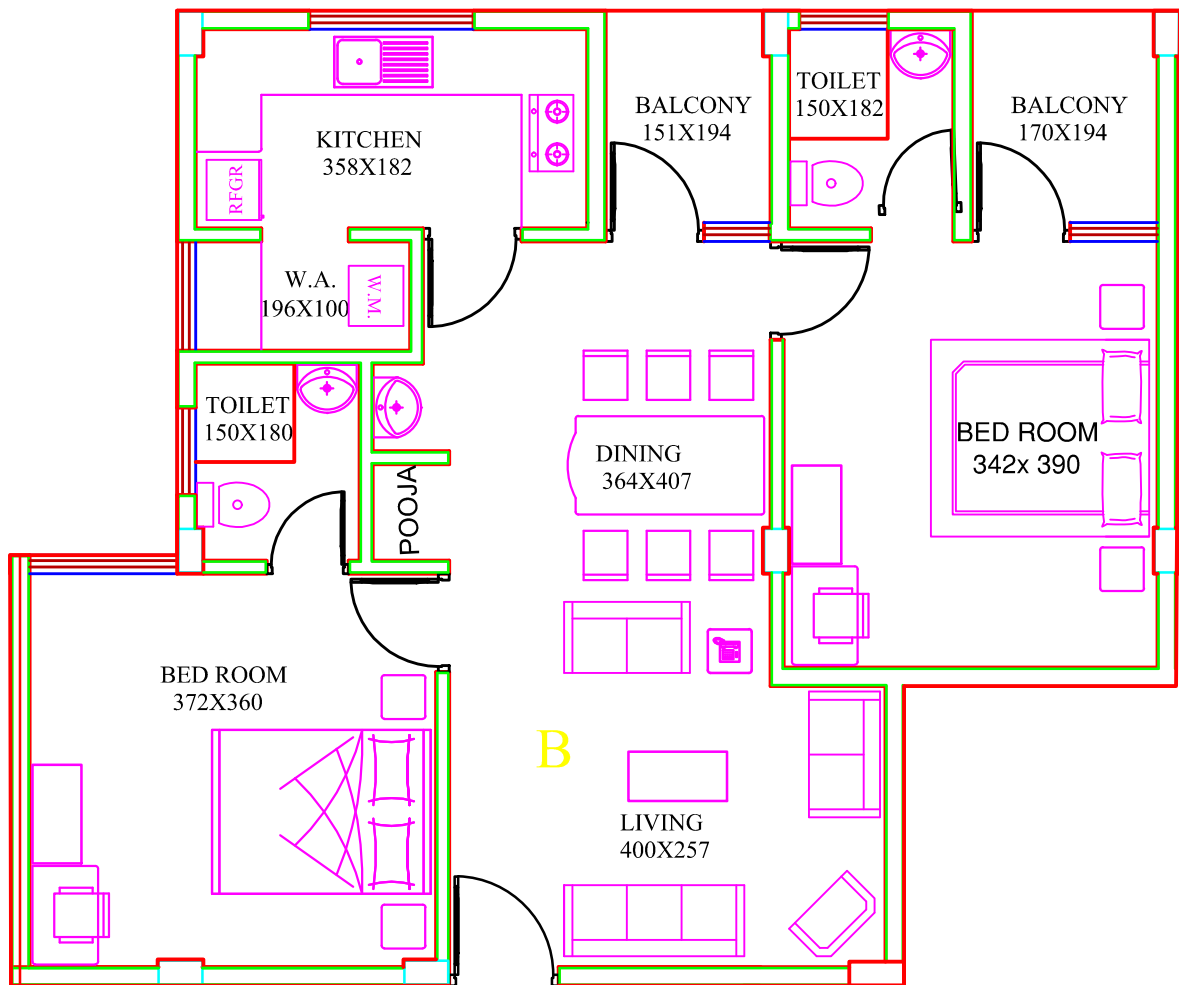

Type- B
GROUND FLOOR,
TWO BEDROOM FLAT
1050 Sqft.

Krishna Homes

Sree Nilayam Apartment,
Mannath Lane, Thrissur - 1

E. mail : krishna_homes@yahoo.com

Ph : 2325552, Mob : 9846281645