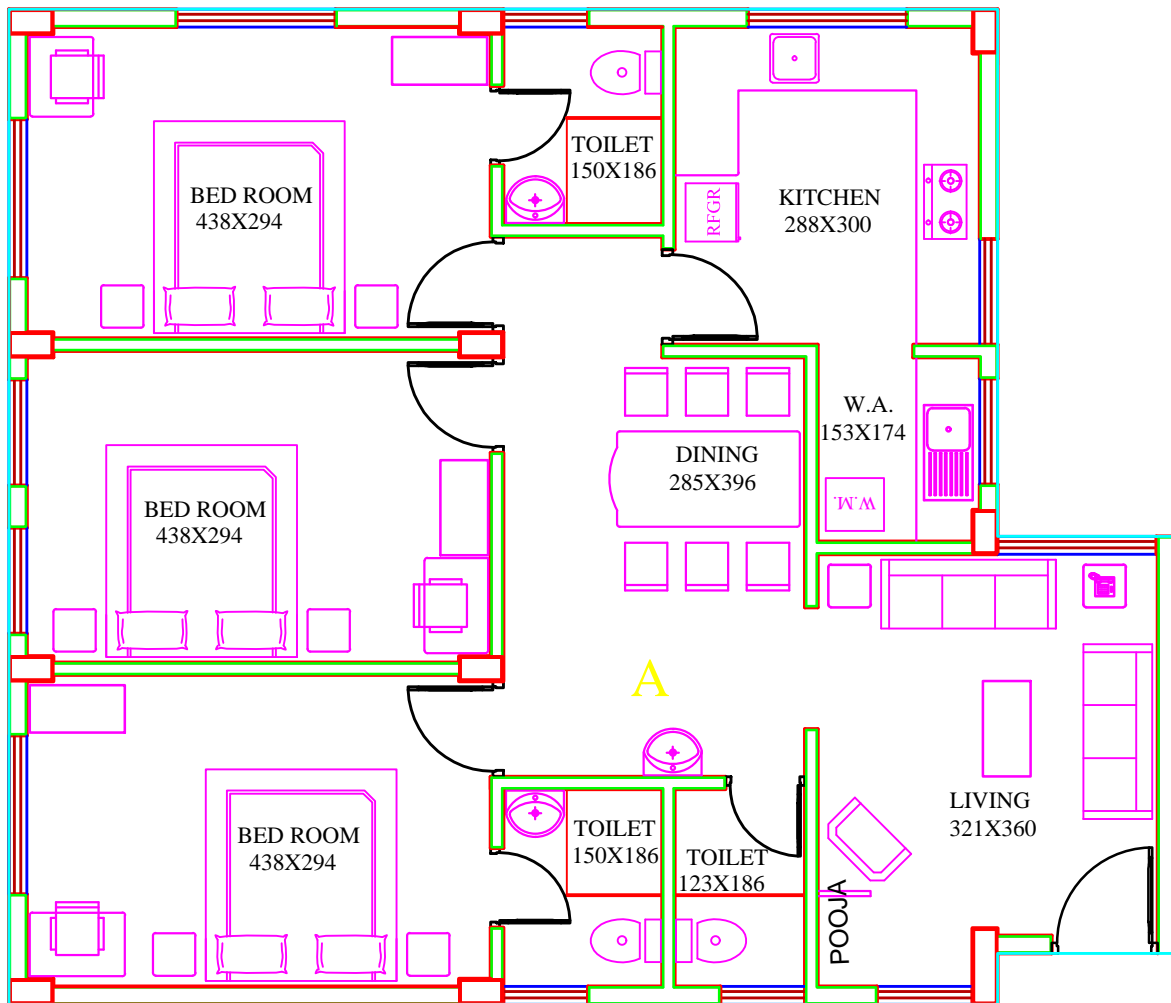

Type- A
GROUND FLOOR,
THREE BEDROOM FLAT
1160 Sqft.

Krishna Homes

Sree Nilayam Apartment,
Mannath Lane, Thrissur - 1
E. mail : krishna_homes@yahoo.com
Ph : 2325552, Mob : 9846281645