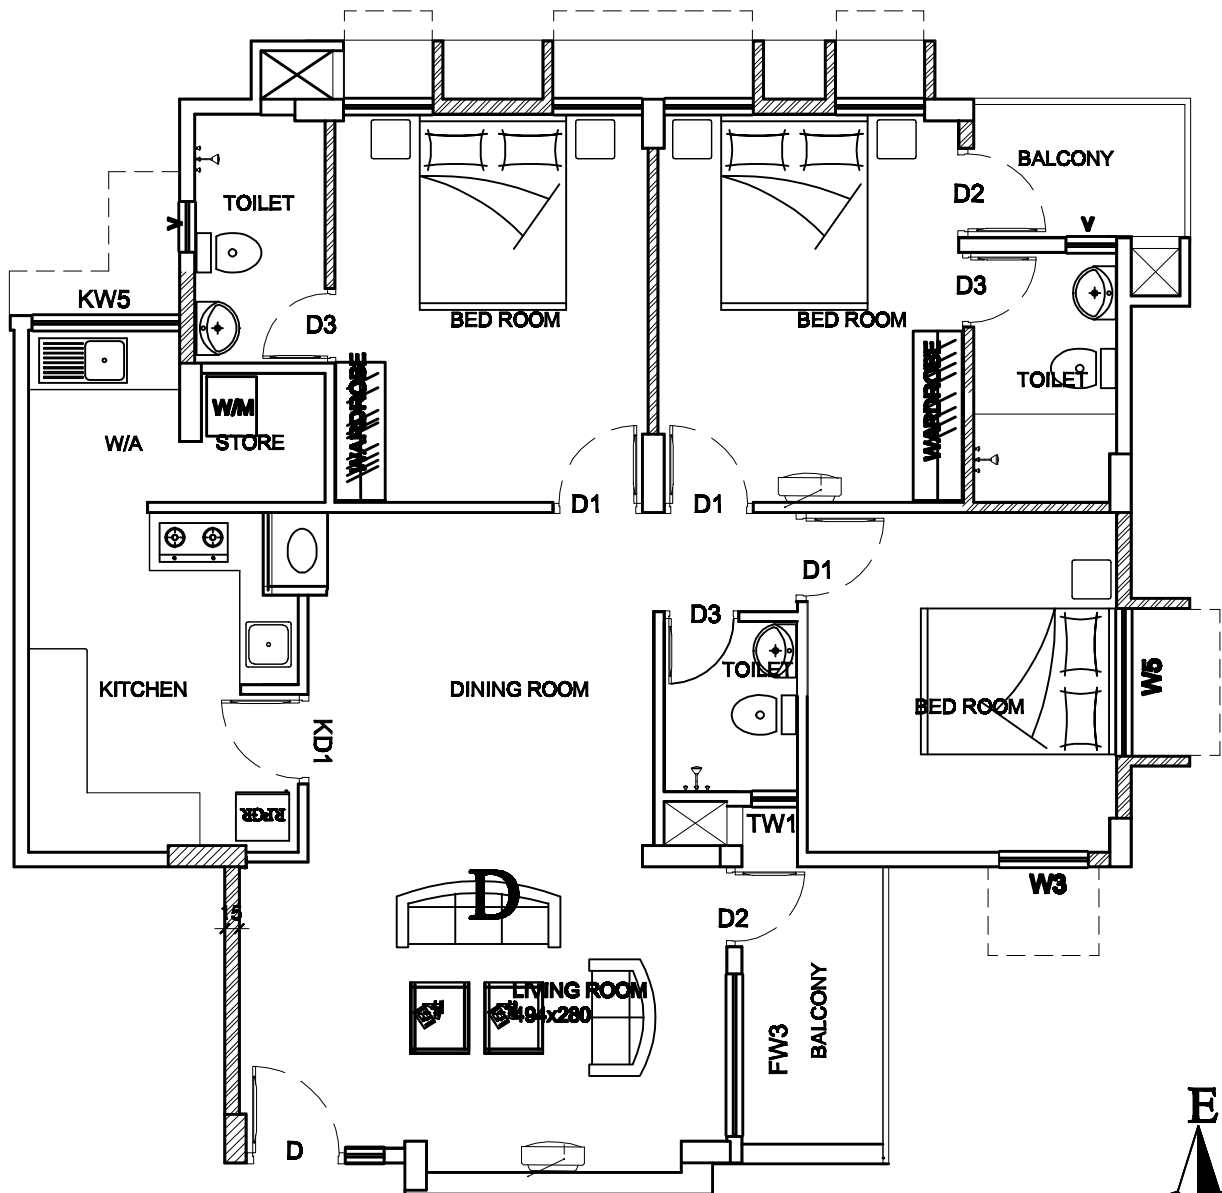

MAITHREE RESIDENCY

POONKUNNAM, THRISSUR

Type- D

Super Builtup Area - 1395 sq.ft.

THREE Bed Room Flat

KH Krishna Homes

Sree Nilayam Apartment,
Mannath Lane, Thrissur - 1
E. mail : krishna_homes@yahoo.com
Ph : 2325552, Mob : 9846281645