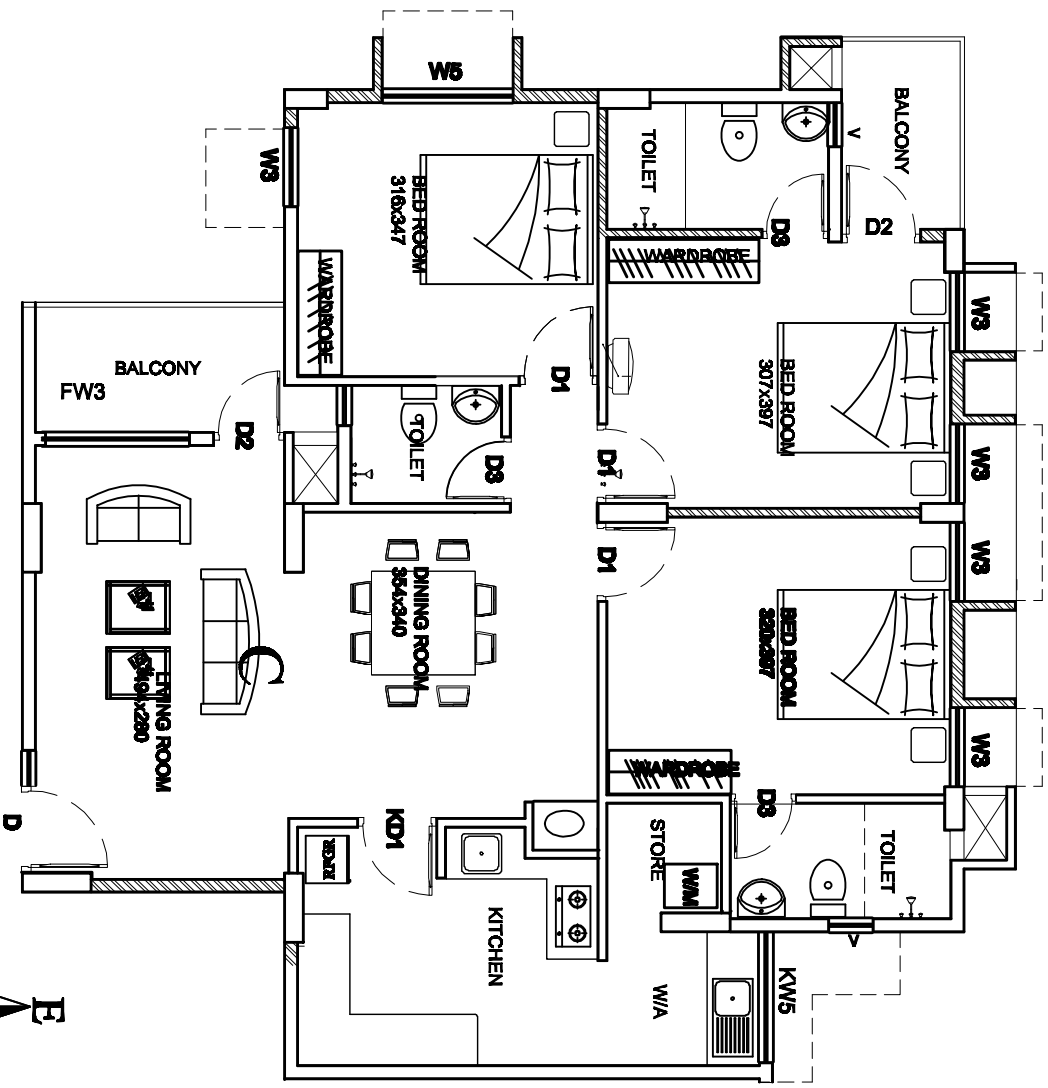

MAITTHREE RESIDENCY

POONKUNNAM, THRISSUR

Type-C
 Super Builtup Area - 1395 sq.ft.
 THREE Bed Room Flat

See Nilayam Apartment,
 Mannath Lane, Thrissur - 1
 E. mail : krishna_homes@yahoo.com
 Ph : 2325552, Mob : 9846281645