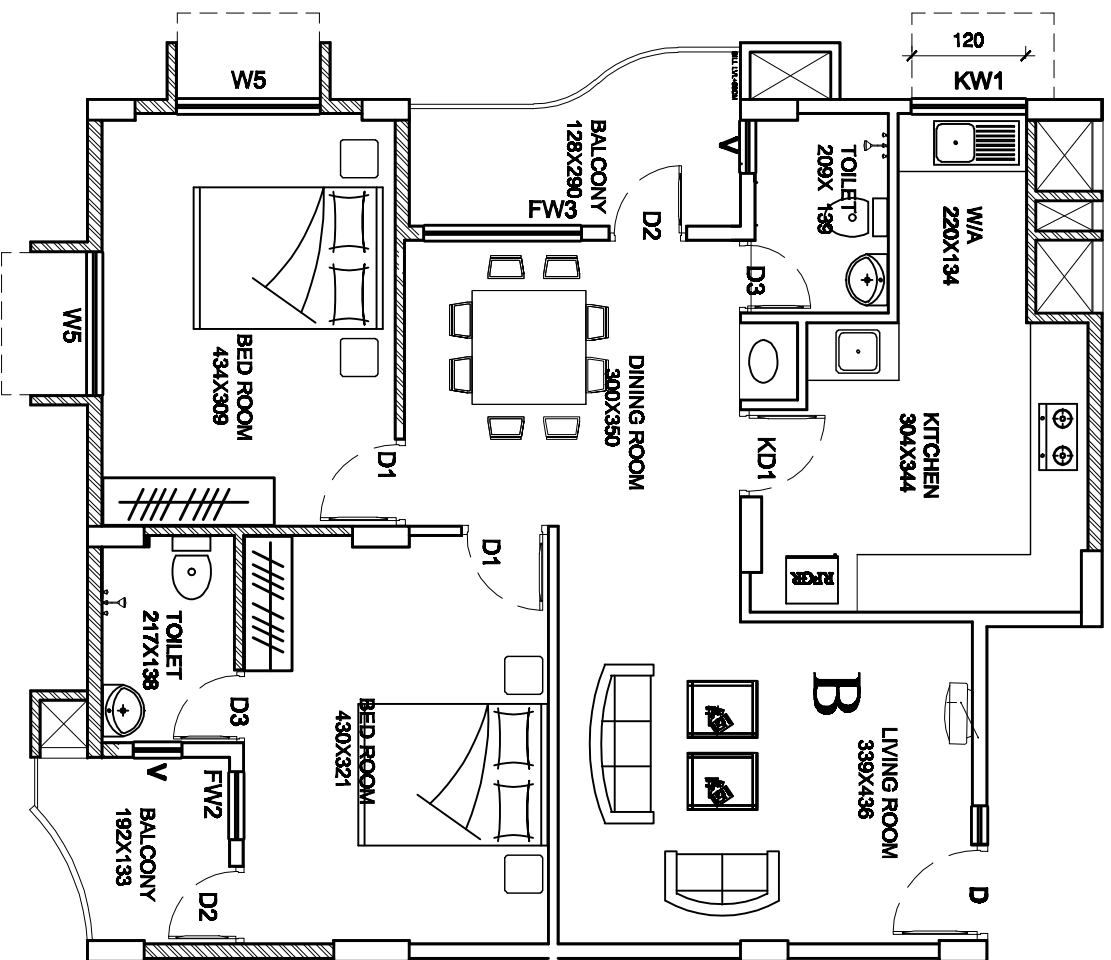

MAITTHREE RESIDENCY

POONKUNNAM, THRISSUR

Type- B

Super Builtup Area - 1200 sq.ft.
Two Bed Room Flat

Krishna Homes

Sree Nilayam Apartment,
Mannath Lane, Thrissur - 1
E. mail : [krishna_homes @ yahoo.com](mailto:krishna_homes@yahoo.com)
Ph : 2325552, Mob : 9846281645