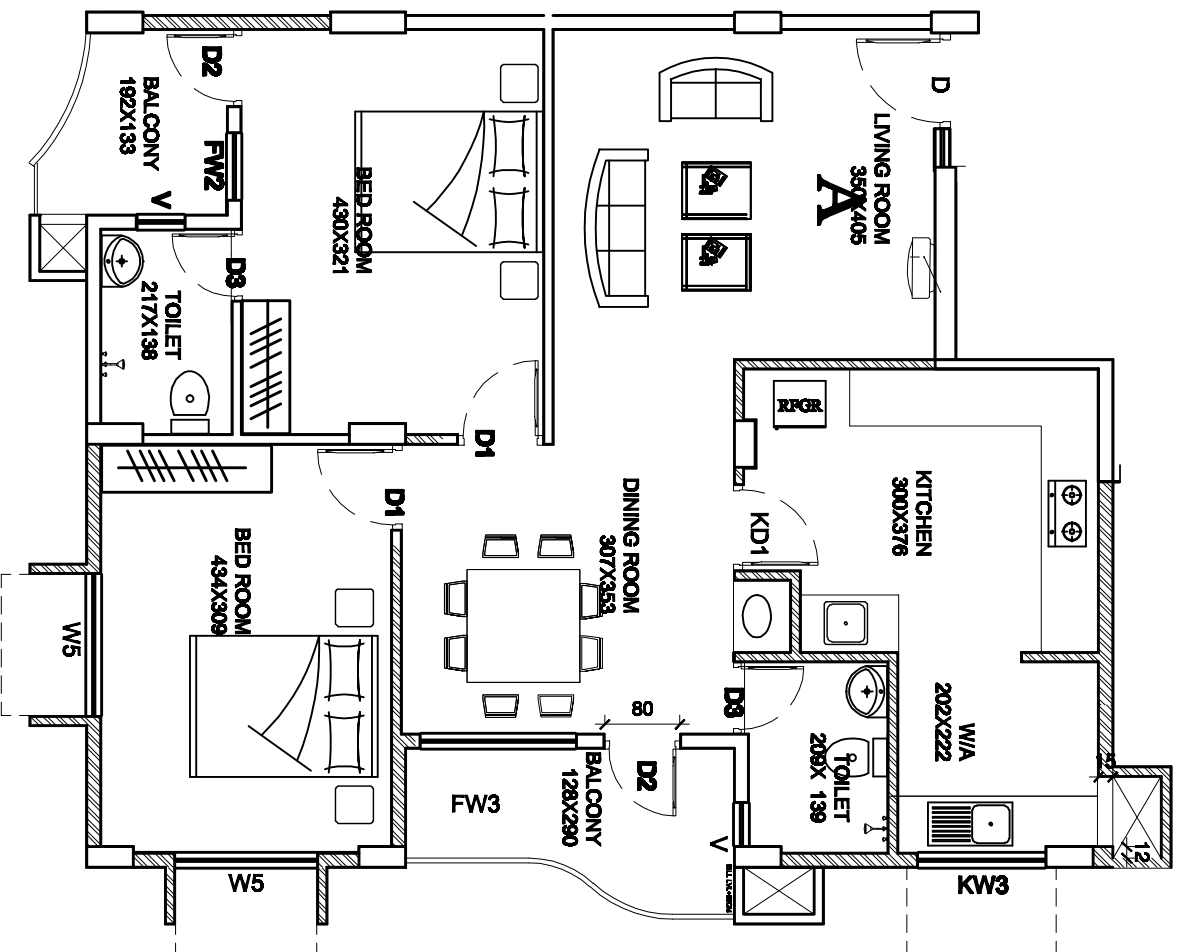

MAITTHREE RESIDENCY

POONKUNNAM, THRISSUR

Type- A

Super Builtup Area - 1200 sq.ft.

Two Bed Room Flat

Krishna Homes

Sree Nilayam Apartment,
Mannath Lane, Thrissur - 1
E. mail : [krishna_homes @yahoo.com](mailto:krishna_homes@yahoo.com)
Ph : 2325552, Mob : 9846281645